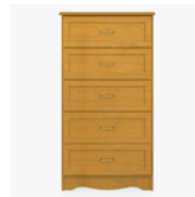

Other Chest Styles

Cotswold chest styles include 3, 4, 5 and 6 drawer versions.